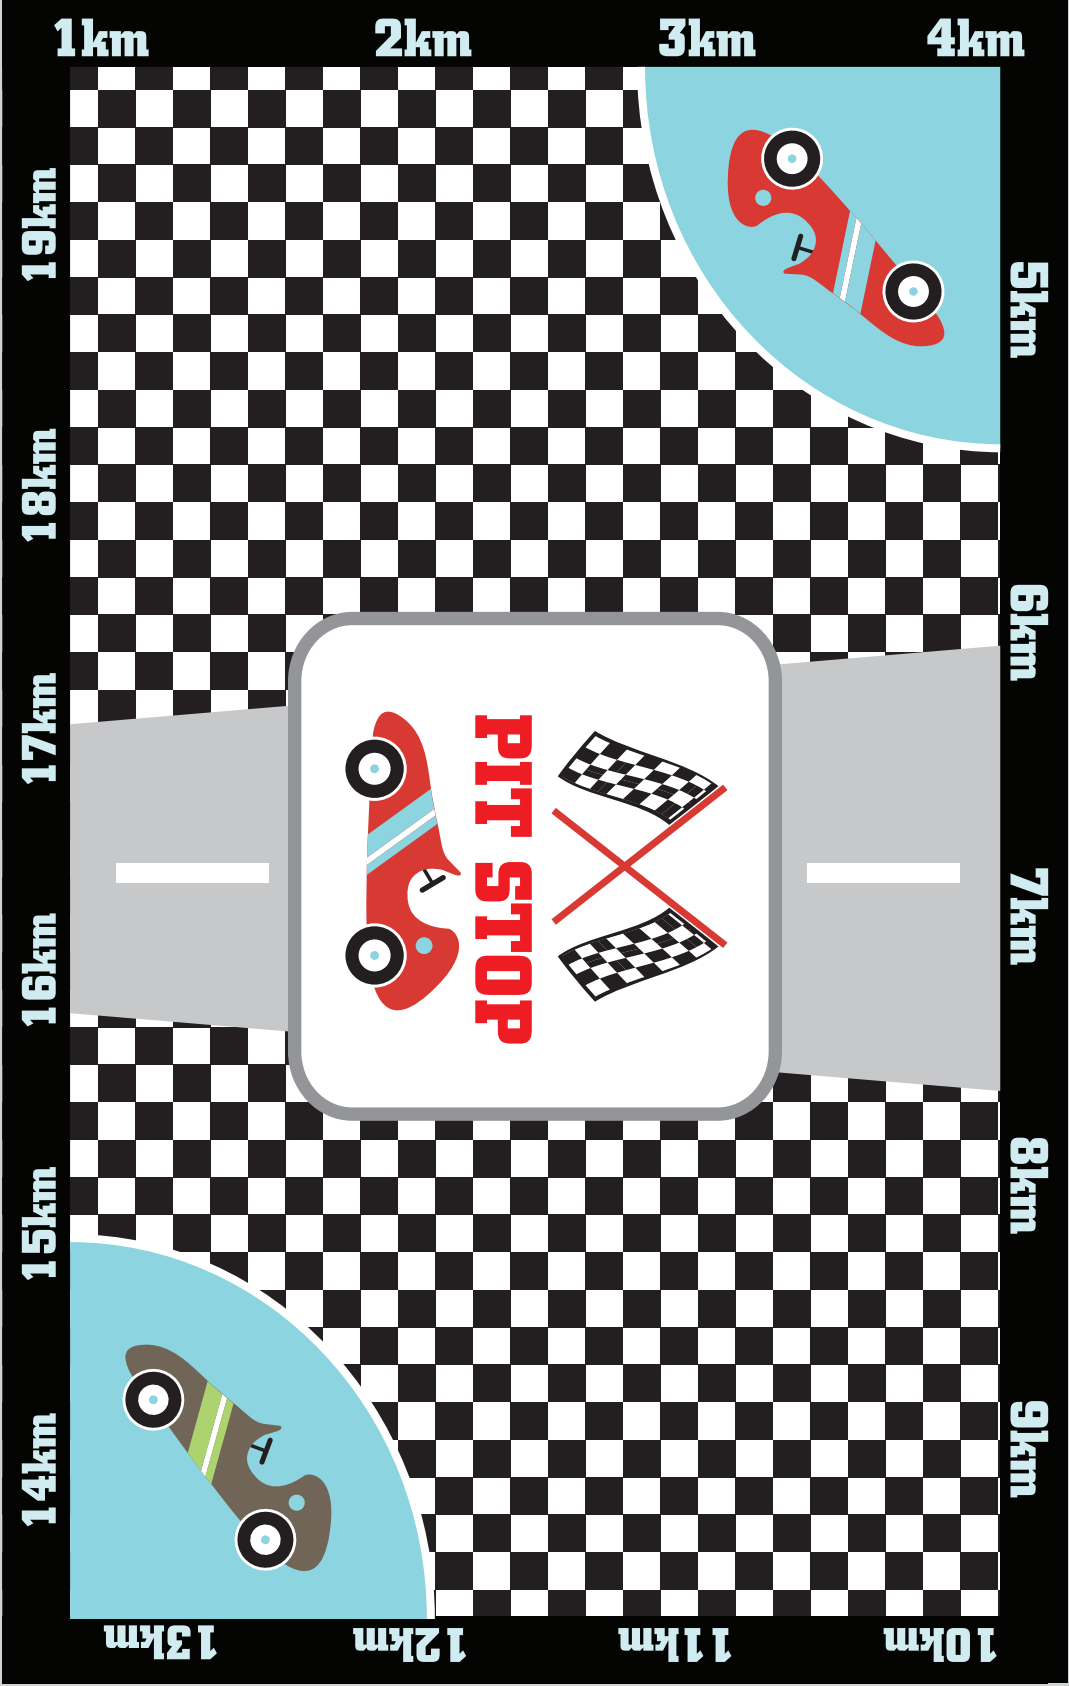

## RACE CAR PARTY COLLECTION

*This Printable Party Collection Contains:*

Invitations  
Pattern paper  
Place Cards  
Party Circles  
Bottle Lables  
Placemat  
Party Circles  
Thank you Tags  
Oil and Gas Lables  
Pit Passes  
Stickers  
Tracks  
Parking Sign  
Stop and Go Signs  
Start and Finish Signs  
Pit Stop Sign  
Welcome Sign  
Bunting and Spacer

*List of Materials:*

your choice of A4 papers/card stock  
paper trimmer  
xacto knife with straight edge ruler  
clear tape or double sided tape  
5 cm. punch (for food picks)  
paper scoring tool

*Recommendations:*

**Time:** \_\_\_\_\_

**Place:** \_\_\_\_\_

**RSVP:** \_\_\_\_\_

\_\_\_\_\_  
\_\_\_\_\_  
\_\_\_\_\_

MUST BE WORN

**PIT PASS**

RACING RACING RACING RACING

NAME \_\_\_\_\_